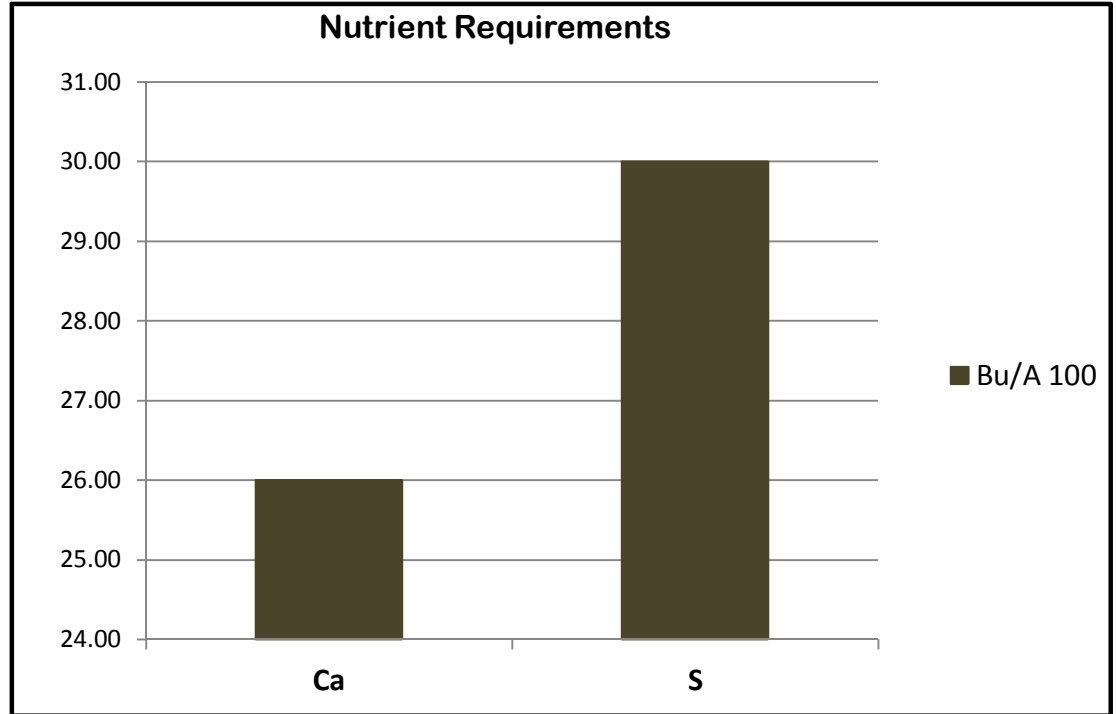

Superior Results Start with Quality Gypsum.
Quality Gypsum Starts with **ProGyp**

WHEAT

ProGyp LBS/ACRE	(22.5% Ca) CALCIUM LBS/ACRE	(19% S) SULFUR LBS/ACRE
50	11.25	9.5
100	22.5	19
150	33.75	28.5
200	45	38