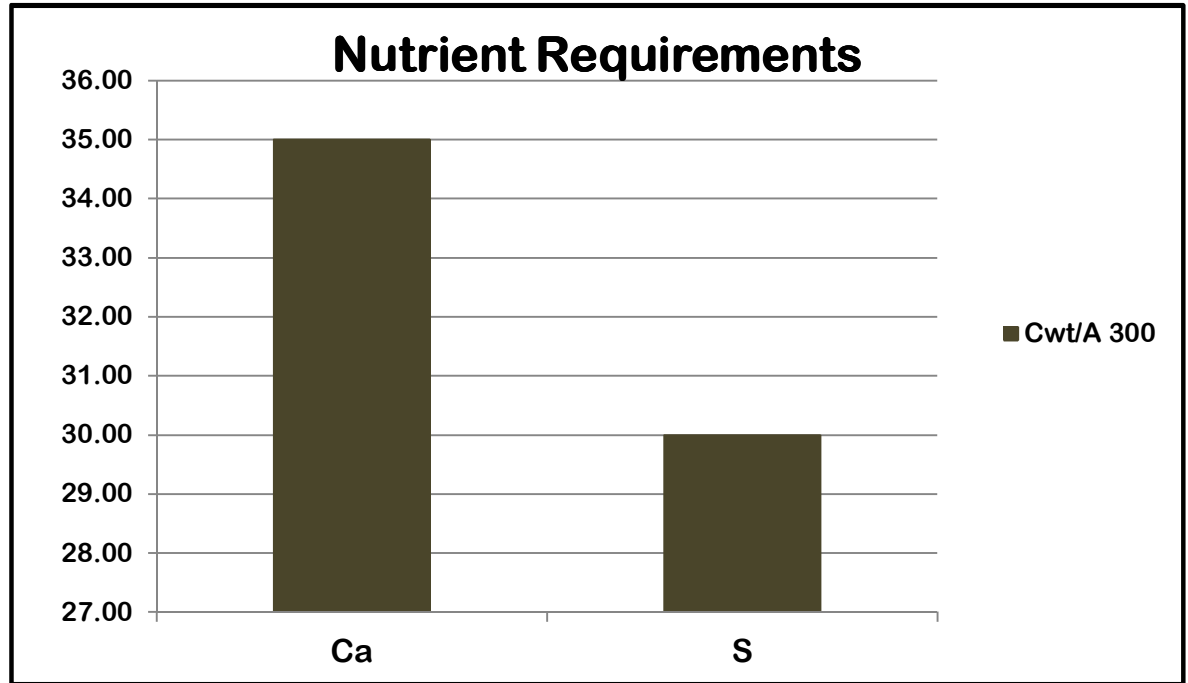

Superior Results Start with Quality Gypsum

Quality Gypsum Starts with ProGyp

WATERMELON

ProGyp [®] LBS/ACRE	(22.5% Ca) CALCIUM LBS/ACRE	(19% S) SULFUR LBS/ACRE
50	11.25	9.5
100	22.5	19
150	33.75	28.5
200	45	38