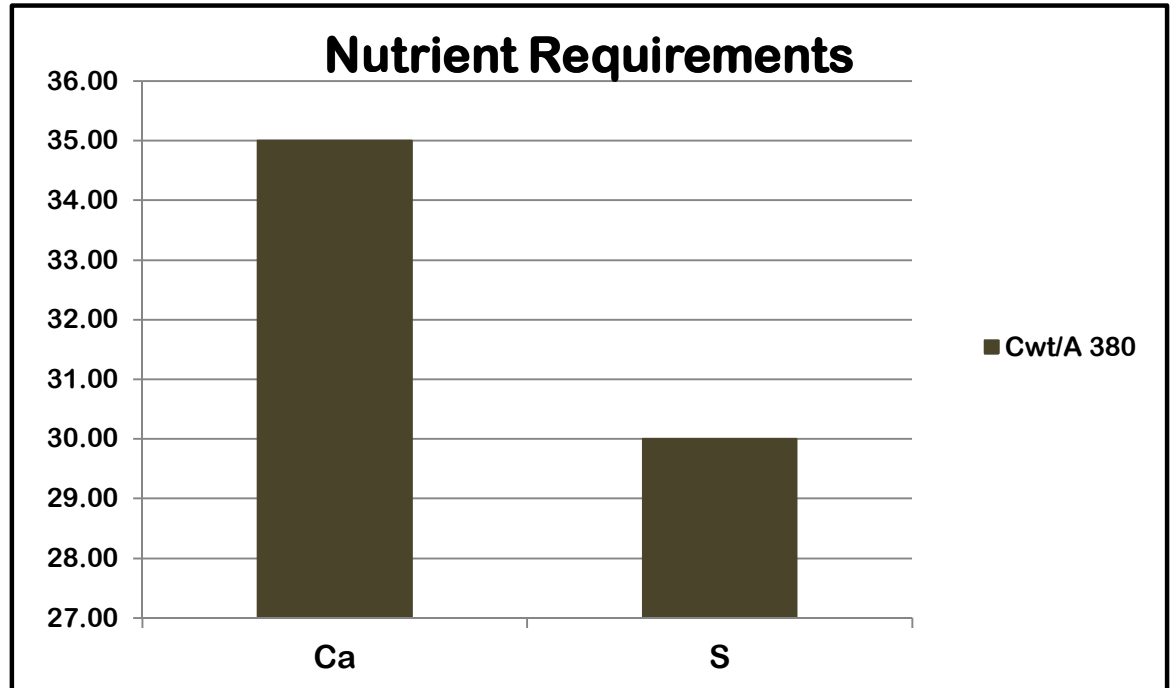

Superior Results Start with Quality Gypsum

Quality Gypsum Starts with ProGyp

TOMATO

ProGyp [®] LBS/ACRE	(22.5% Ca) CALCIUM LBS/ACRE	(19% S) SULFUR LBS/ACRE
50	11.25	9.5
100	22.5	19
150	33.75	28.5
200	45	38