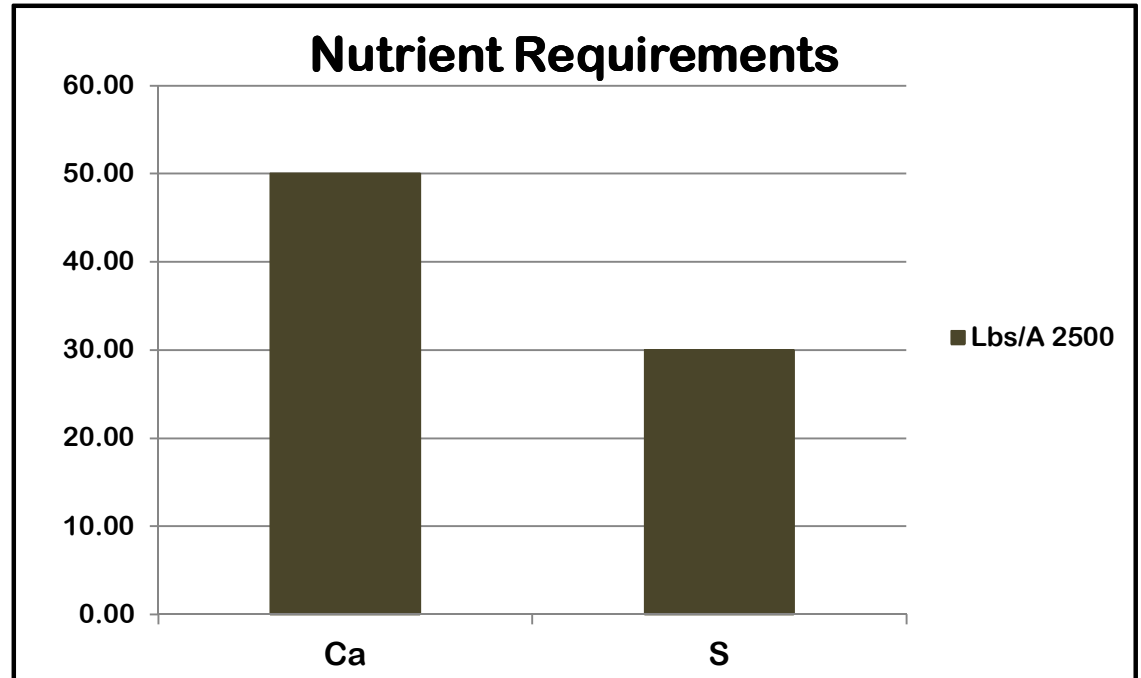

# TOBACCO

ProGyp <sup>®</sup> LBS/ACRE	(22.5% Ca) CALCIUM LBS/ACRE	(19% S) SULFUR LBS/ACRE
50	11.25	9.5
100	22.5	19
150	33.75	28.5
200	45	38