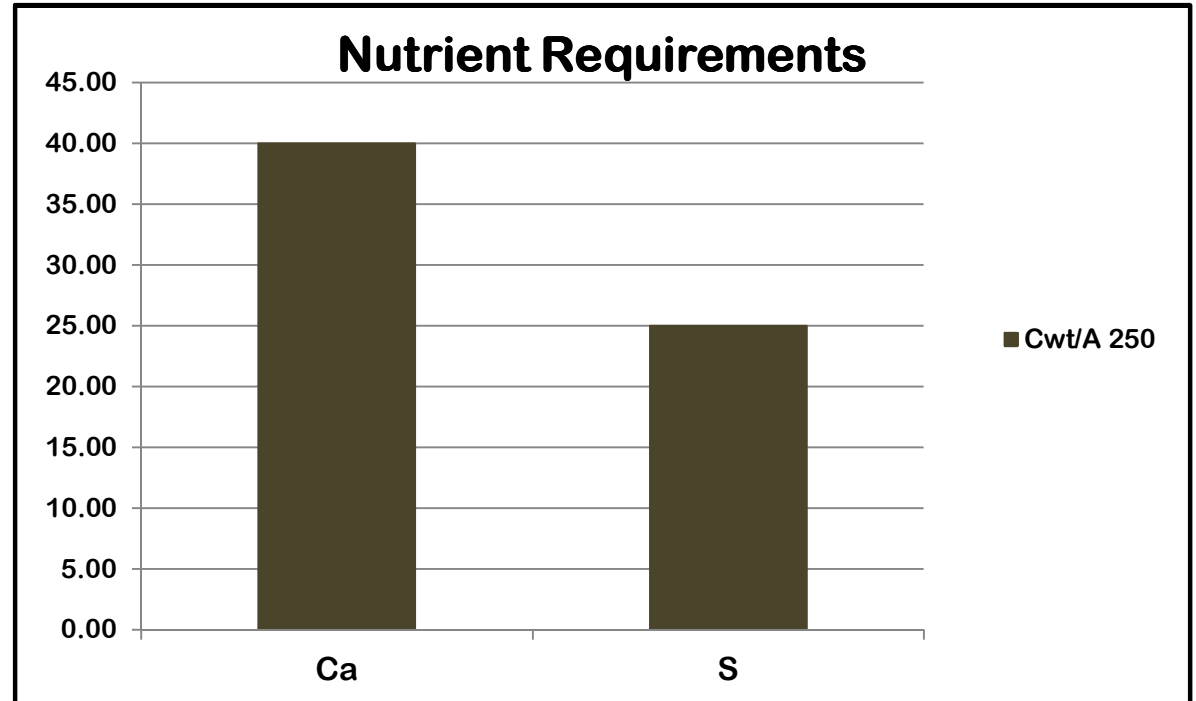

Superior Results Start with Quality Gypsum

Quality Gypsum Starts with ProGyp

SWEET POTATO

ProGyp[®] LBS/ACRE	(22.5% Ca) CALCIUM LBS/ACRE	(19% S) SULFUR LBS/ACRE
50	11.25	9.5
100	22.5	19
150	33.75	28.5
200	45	38