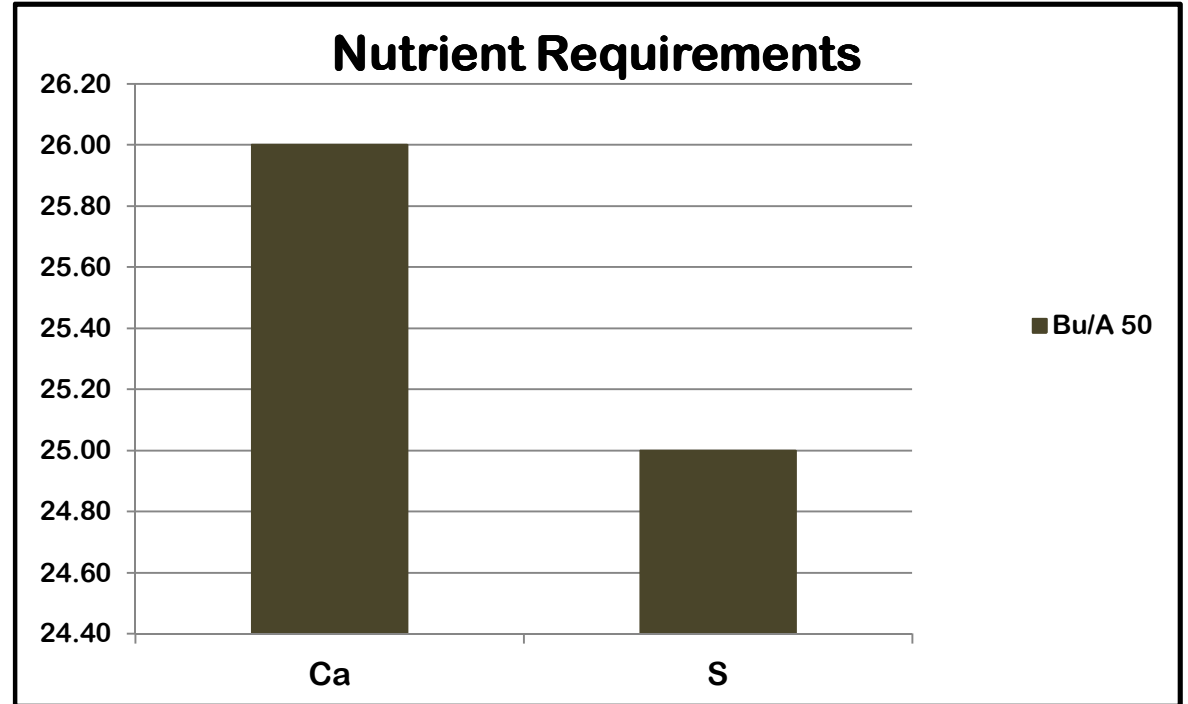

Superior Results Start with Quality Gypsum

Quality Gypsum Starts with ProGyp

SOYBEAN

ProGyp [®] LBS/ACRE	(22.5% Ca) CALCIUM LBS/ACRE	(19% S) SULFUR LBS/ACRE
50	11.25	9.5
100	22.5	19
150	33.75	28.5
200	45	38