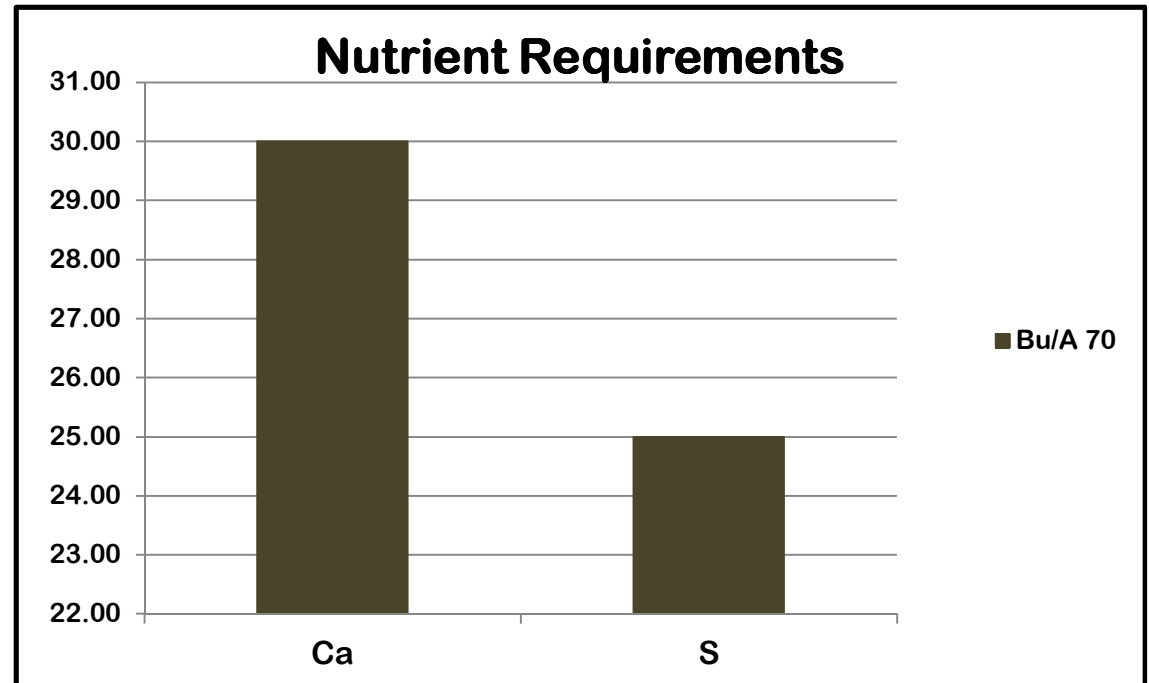

# SORGHUM

ProGyp <sup>®</sup> LBS/ACRE	(22.5% Ca) CALCIUM LBS/ACRE	(19% S) SULFUR LBS/ACRE
50	11.25	9.5
100	22.5	19
150	33.75	28.5
200	45	38