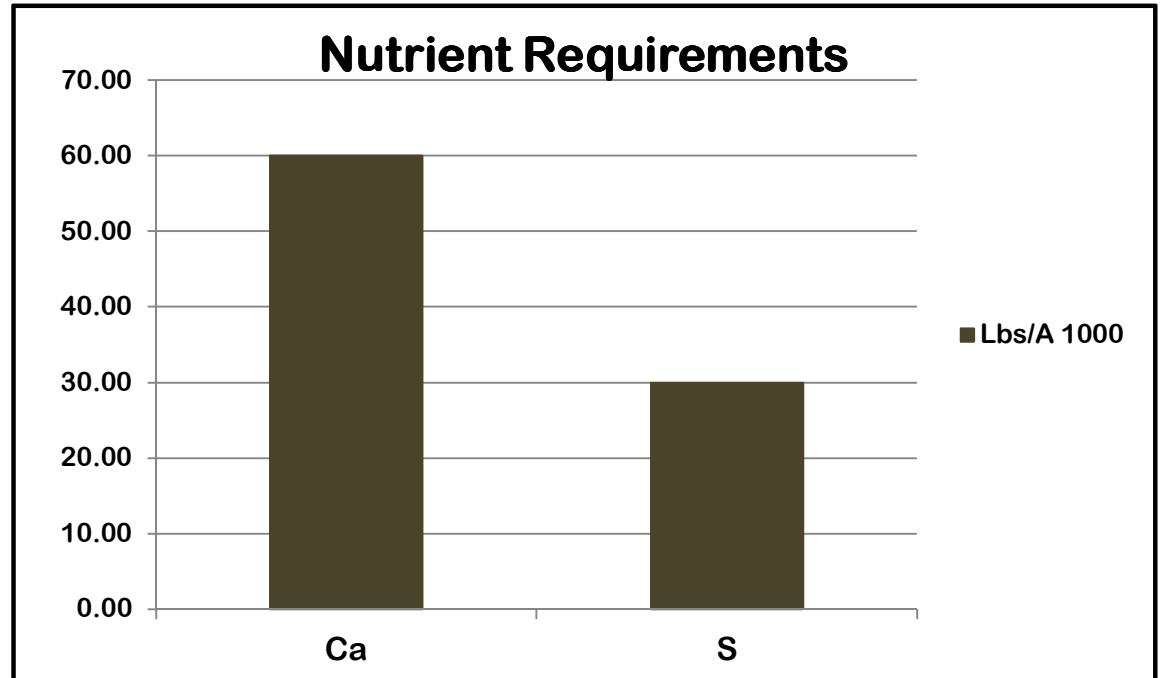

Superior Results Start with Quality Gypsum

Quality Gypsum Starts with ProGyp[®]

COTTON

ProGyp [®] LBS/ACRE	(22.5% Ca) CALCIUM LBS/ACRE	(19% S) SULFUR LBS/ACRE
50	11.25	9.5
100	22.5	19
150	33.75	28.5
200	45	38