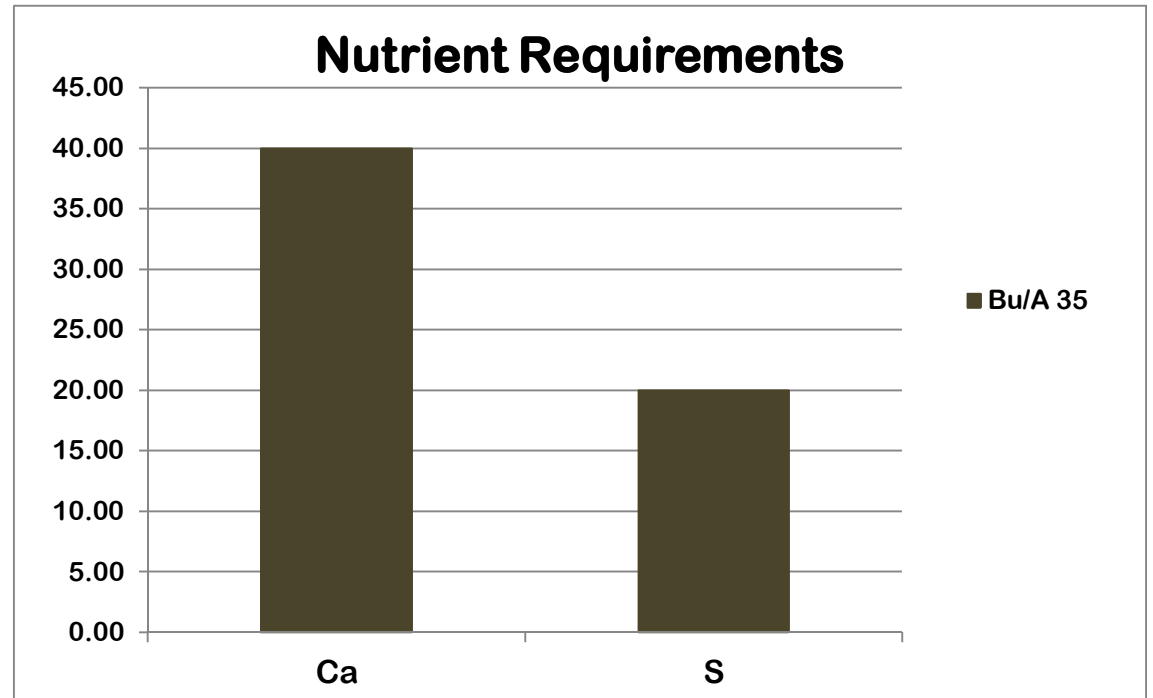

Superior Results Start with Quality Gypsum

Quality Gypsum Starts with ProGyp

CANOLA

ProGyp [®] LBS/ACRE	(22.5% Ca) CALCIUM LBS/ACRE	(19% S) SULFUR LBS/ACRE
50	11.25	9.5
100	22.5	19
150	33.75	28.5
200	45	38