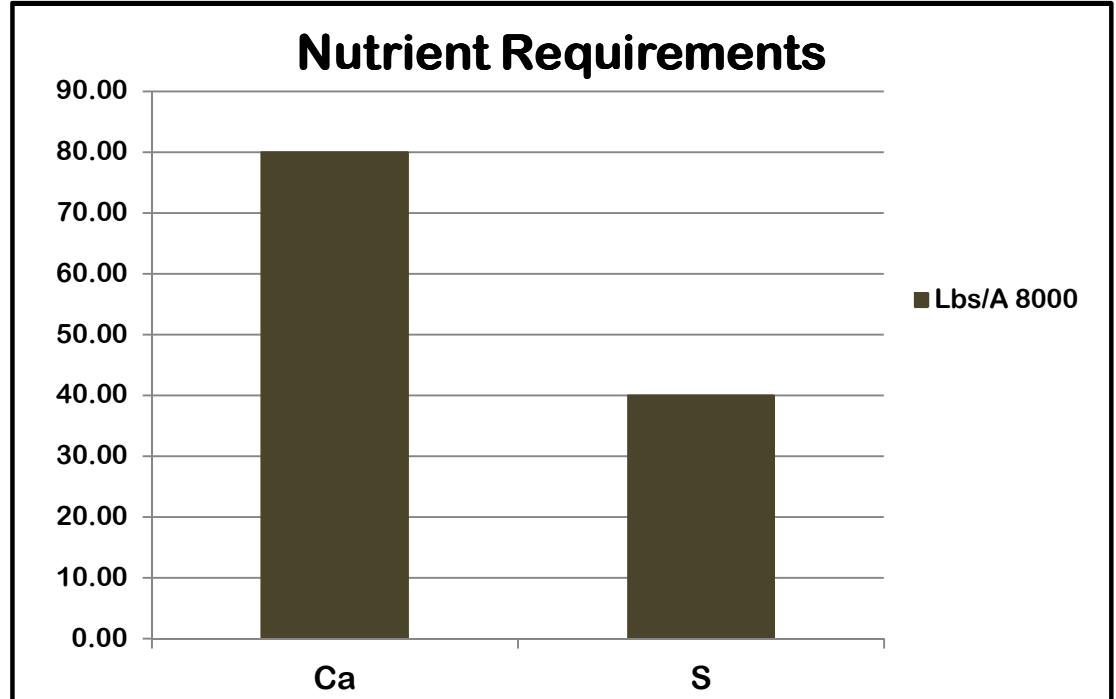

Superior Results Start with Quality Gypsum

Quality Gypsum Starts with ProGyp

BLUEBERRY

| ProGyp [®] LBS/ACRE | (22.5% Ca) CALCIUM LBS/ACRE | (19% S) SULFUR LBS/ACRE |
|---------------------------------|--------------------------------|----------------------------|
| 50 | 11.25 | 9.5 |
| 100 | 22.5 | 19 |
| 150 | 33.75 | 28.5 |
| 200 | 45 | 38 |