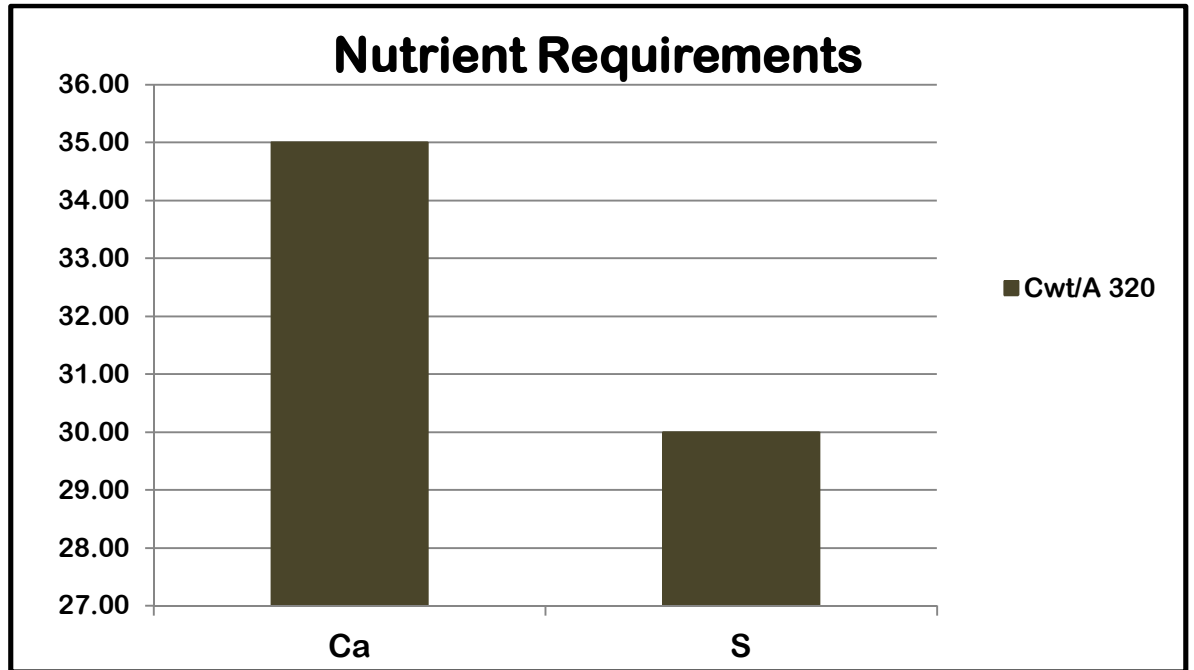

Superior Results Start with Quality Gypsum

*Quality Gypsum Starts with **Pro****gyp**[®]*

BELL PEPPER

Pro  gyp [®] LBS/ACRE	(22.5% Ca) CALCIUM LBS/ACRE	(19% S) SULFUR LBS/ACRE
50	11.25	9.5
100	22.5	19
150	33.75	28.5
200	45	38