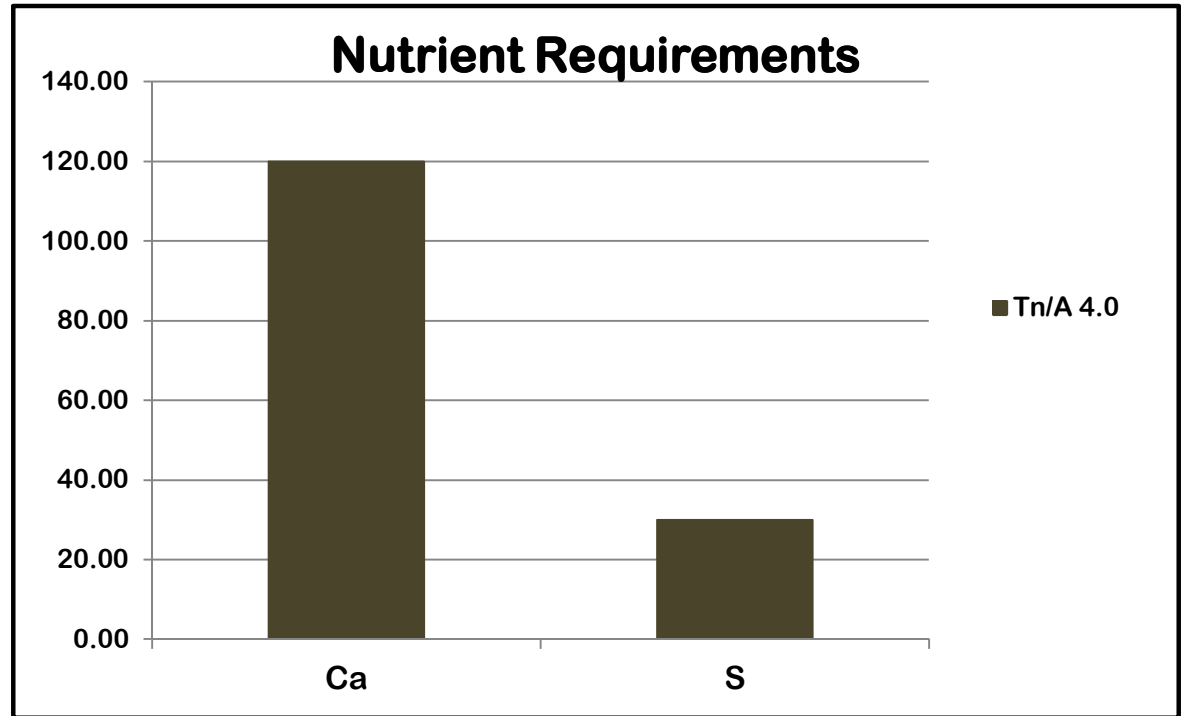

Superior Results Start with Quality Gypsum

Quality Gypsum Starts with ProGyp

ALFALFA

ProGyp [®] LBS/ACRE	(22.5% Ca) CALCIUM LBS/ACRE	(19% S) SULFUR LBS/ACRE
50	11.25	9.5
100	22.5	19
150	33.75	28.5
200	45	38